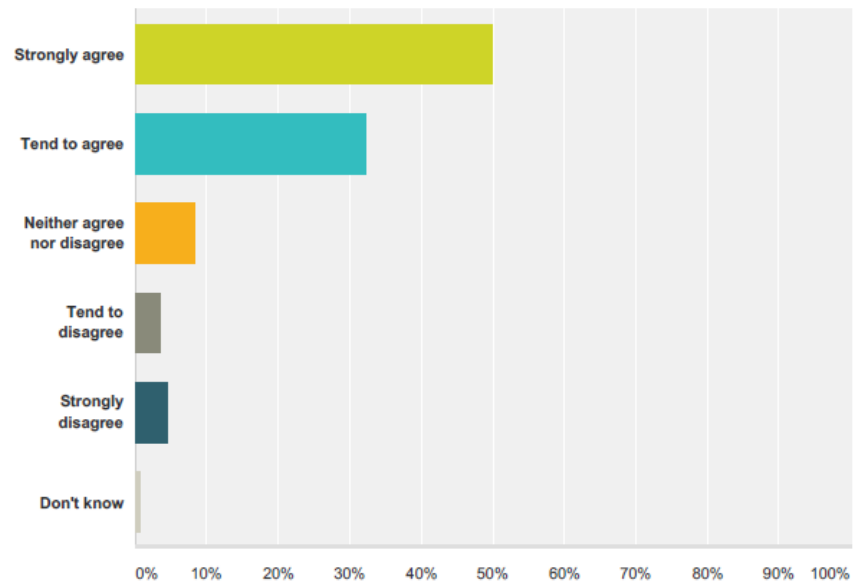

Q17 Q9. Proposal 9: Explore how we deal with automatic fire alarms, including how we handle the initial call, because these can restrict our ability to respond to genuine emergencies.a. To what extent do you agree or disagree with this proposal?

Answered: 453 Skipped: 43

Answer Choices	Responses
Strongly agree	50.11% 227
Tend to agree	32.45% 147
Neither agree nor disagree	8.39% 38
Tend to disagree	3.53% 16
Strongly disagree	4.64% 21
Don't know	0.88% 4
Total	453